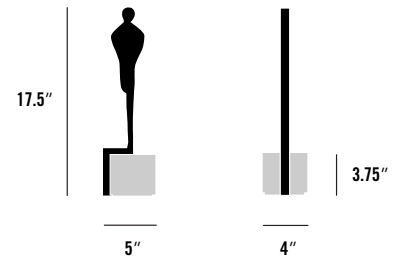

FIGURES OF ARCHITECTURE

2