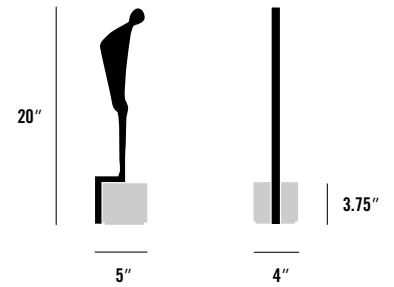

FIGURES OF ARCHITECTURE

1