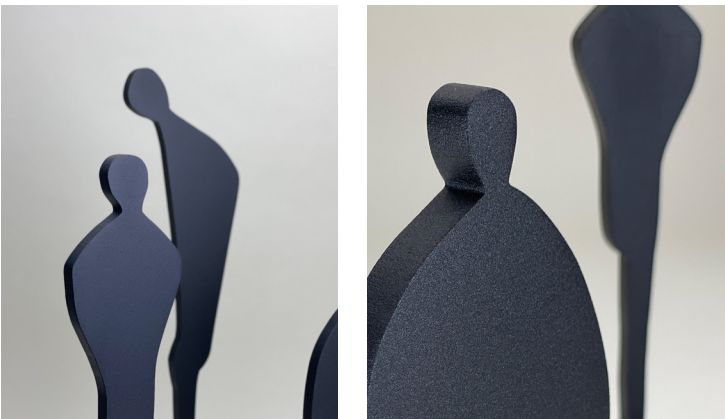

FIGURES OF ARCHITECTURE

LIMITED EDITIONS

INSPIRATION

THE HAND-DRAWN ARCHITECTURAL RENDERINGS OF YESTERYEAR INCLUDED HUMAN FIGURES UNIQUE TO EACH ARCHITECT.

ARTIST RYAN BUCKO PICKS UP WHERE THESE ARCHITECTS LEFT OFF, LIFTING THE FIGURES FROM THE PAGES OF THE PAST AND GIVING THEM A CONTEMPORARY AESTHETIC IN THREE-DIMENSIONAL SCULPTURE.

FIGURES OF ARCHITECTURE

LIMITED EDITIONS

DETAILS

3 UNIQUE FIGURES

Sold individually

MADE FROM HIGH-QUALITY ALUMINUM

3/8" Material Thickness

SOLID CONCRETE BASE

With Signature Plaque

MATTE BLACK PAINT FINISH

Powder Coated

FIGURES OF ARCHITECTURE

1

FIGURES OF ARCHITECTURE

2

FIGURES OF ARCHITECTURE